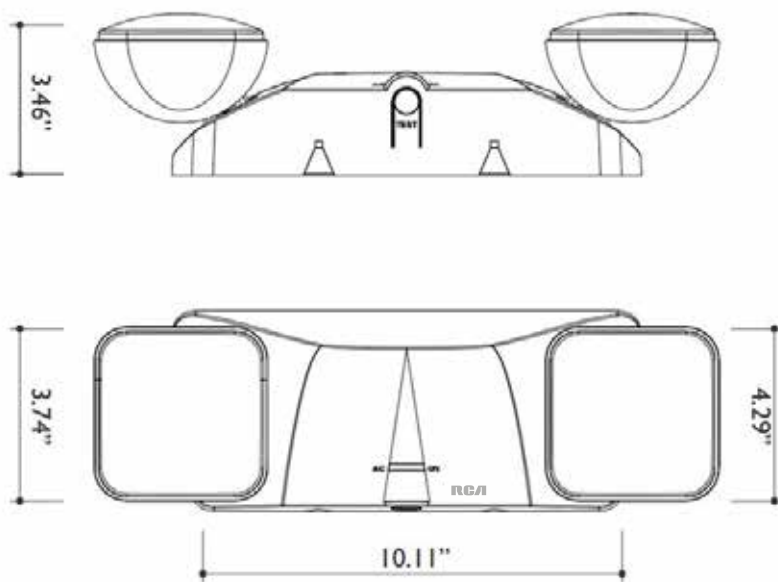

EMERGENCY LAMPS

LED PARA ILUMINACIÓN DE EXTERIOR

RCA

ESPECIFICACIONES GENERALES

INDICADORES	VALOR
VOLTAJE	120-277 V
POWER	1.2 W per head
BATTERY	90mins Ni-cad 3.6V 1000mAh
FULL RECHARGE	24 H
HOUSING COLOR	WHITE
WORKING TEMPERATURE	-20°/ 60°
TIPE	TWO HEAD SQUARE
TEMPERATURE	6500K